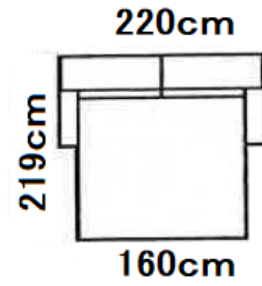

OPTICA - 0009

nicoline
pasola out come italiana

Categories Upcharge	2280 2str maxi bed	3170 3 str bed
category C	556,000	582,000
category D	572,000	598,000
category E	588,000	614,000
category F	604,000	630,000
category lusso	619,000	646,000
category prestige	635,000	662,000
category G	674,000	702,000
category H	763,000	794,000
category luxury	865,000	898,000
alcantara	865,000	898,000
customer covering	549,000	574,000
category 2000	740,000	781,000
category 2500	762,000	805,000
category 3000	795,000	841,000
category 3500	838,000	887,000
category 4000	882,000	933,000
category 5000	1,102,000	1,167,000
Fabric cover mt	11.1	11.3
Weight kg	87	93
Volume c.m.	1.74	1.92

但し:税10%込価格です。

Standard dimensions