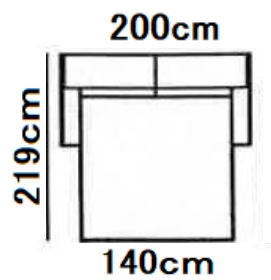

OPTICA - 0009

nicoline
pasola out come italiana

Categories Upcharge	2280 2str maxi bed	3170 3 str bed
category C	556,000	582,000
category D	572,000	598,000
category E	588,000	614,000
category F	604,000	630,000
category lusso	619,000	646,000
category prestige	635,000	662,000
category G	674,000	702,000
category H	763,000	794,000
category luxury	865,000	898,000
alcantara	865,000	898,000
customer covering	549,000	574,000
category 2000	740,000	781,000
category 2500	762,000	805,000
category 3000	795,000	841,000
category 3500	838,000	887,000
category 4000	882,000	933,000
category 5000	1,102,000	1,167,000
Fabric cover mt	11.1	11.3
Weight kg	87	93
Volume c.m.	1.74	1.92

但し:税10%込価格です。

Standard dimensions